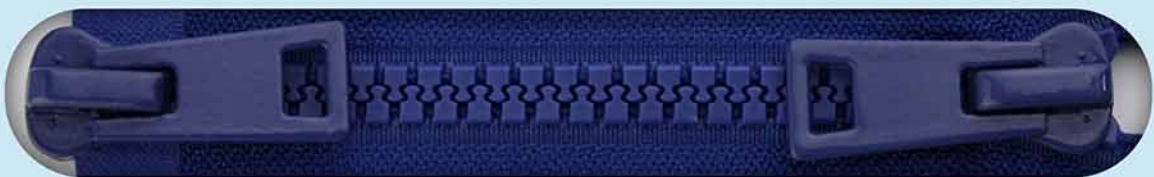

ABS-P-18-007

5# 树脂拉链勾牙镀银闭口金属上下止
5# Plastic zipper hook teeth shiny silver metal end O/E

ABS-P-18-008

5# 树脂拉链强力牙闭口金属上下止
5# Plastic zipper intensified teeth metal ends C/E

ABS-P-18-009

5# 树脂拉链七彩牙双开 5# Plastic zipper colorful teeth 2 ways O/E